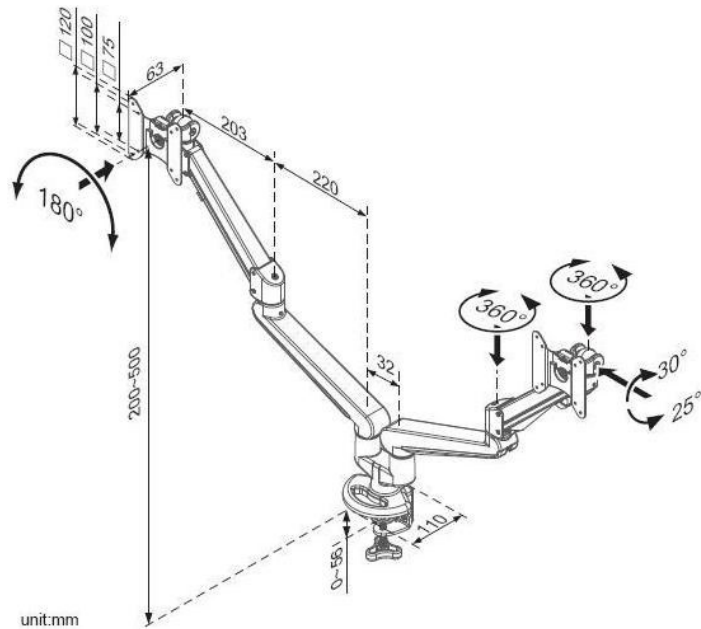

Ascend Dual Gas Arm with Standard Clamp

Product Specification

Product code	CMS2091C-ED - SILVER
*Weight capacity	From 3 - 8 kg per arm
**Maximum Screen Size	36"
Height adjustment range	200mm – 500mm from desktop
Max forward extension	486mm
VESA	75mm & 100mm VESA compliant
Movement	Height adjustment, tilt, swivel, rotation and reach

*Capacity may be reduced if monitor size is greater than 26" or depth is greater than 5.5cm

**Subject to weight being within range & VESA 75 x 75mm or 100 x 100mm, please refer to our measurements / line drawings and check with screen manufacturers measurements including bezel

Additional Information

Clamp for 16mm to 55mm desktops
Integral cable management
2 screen gas assisted height adjustment
Lockable quick release VESA function
180 anti rotation feature
Over 90% of the Aluminium Alloy content is recycled